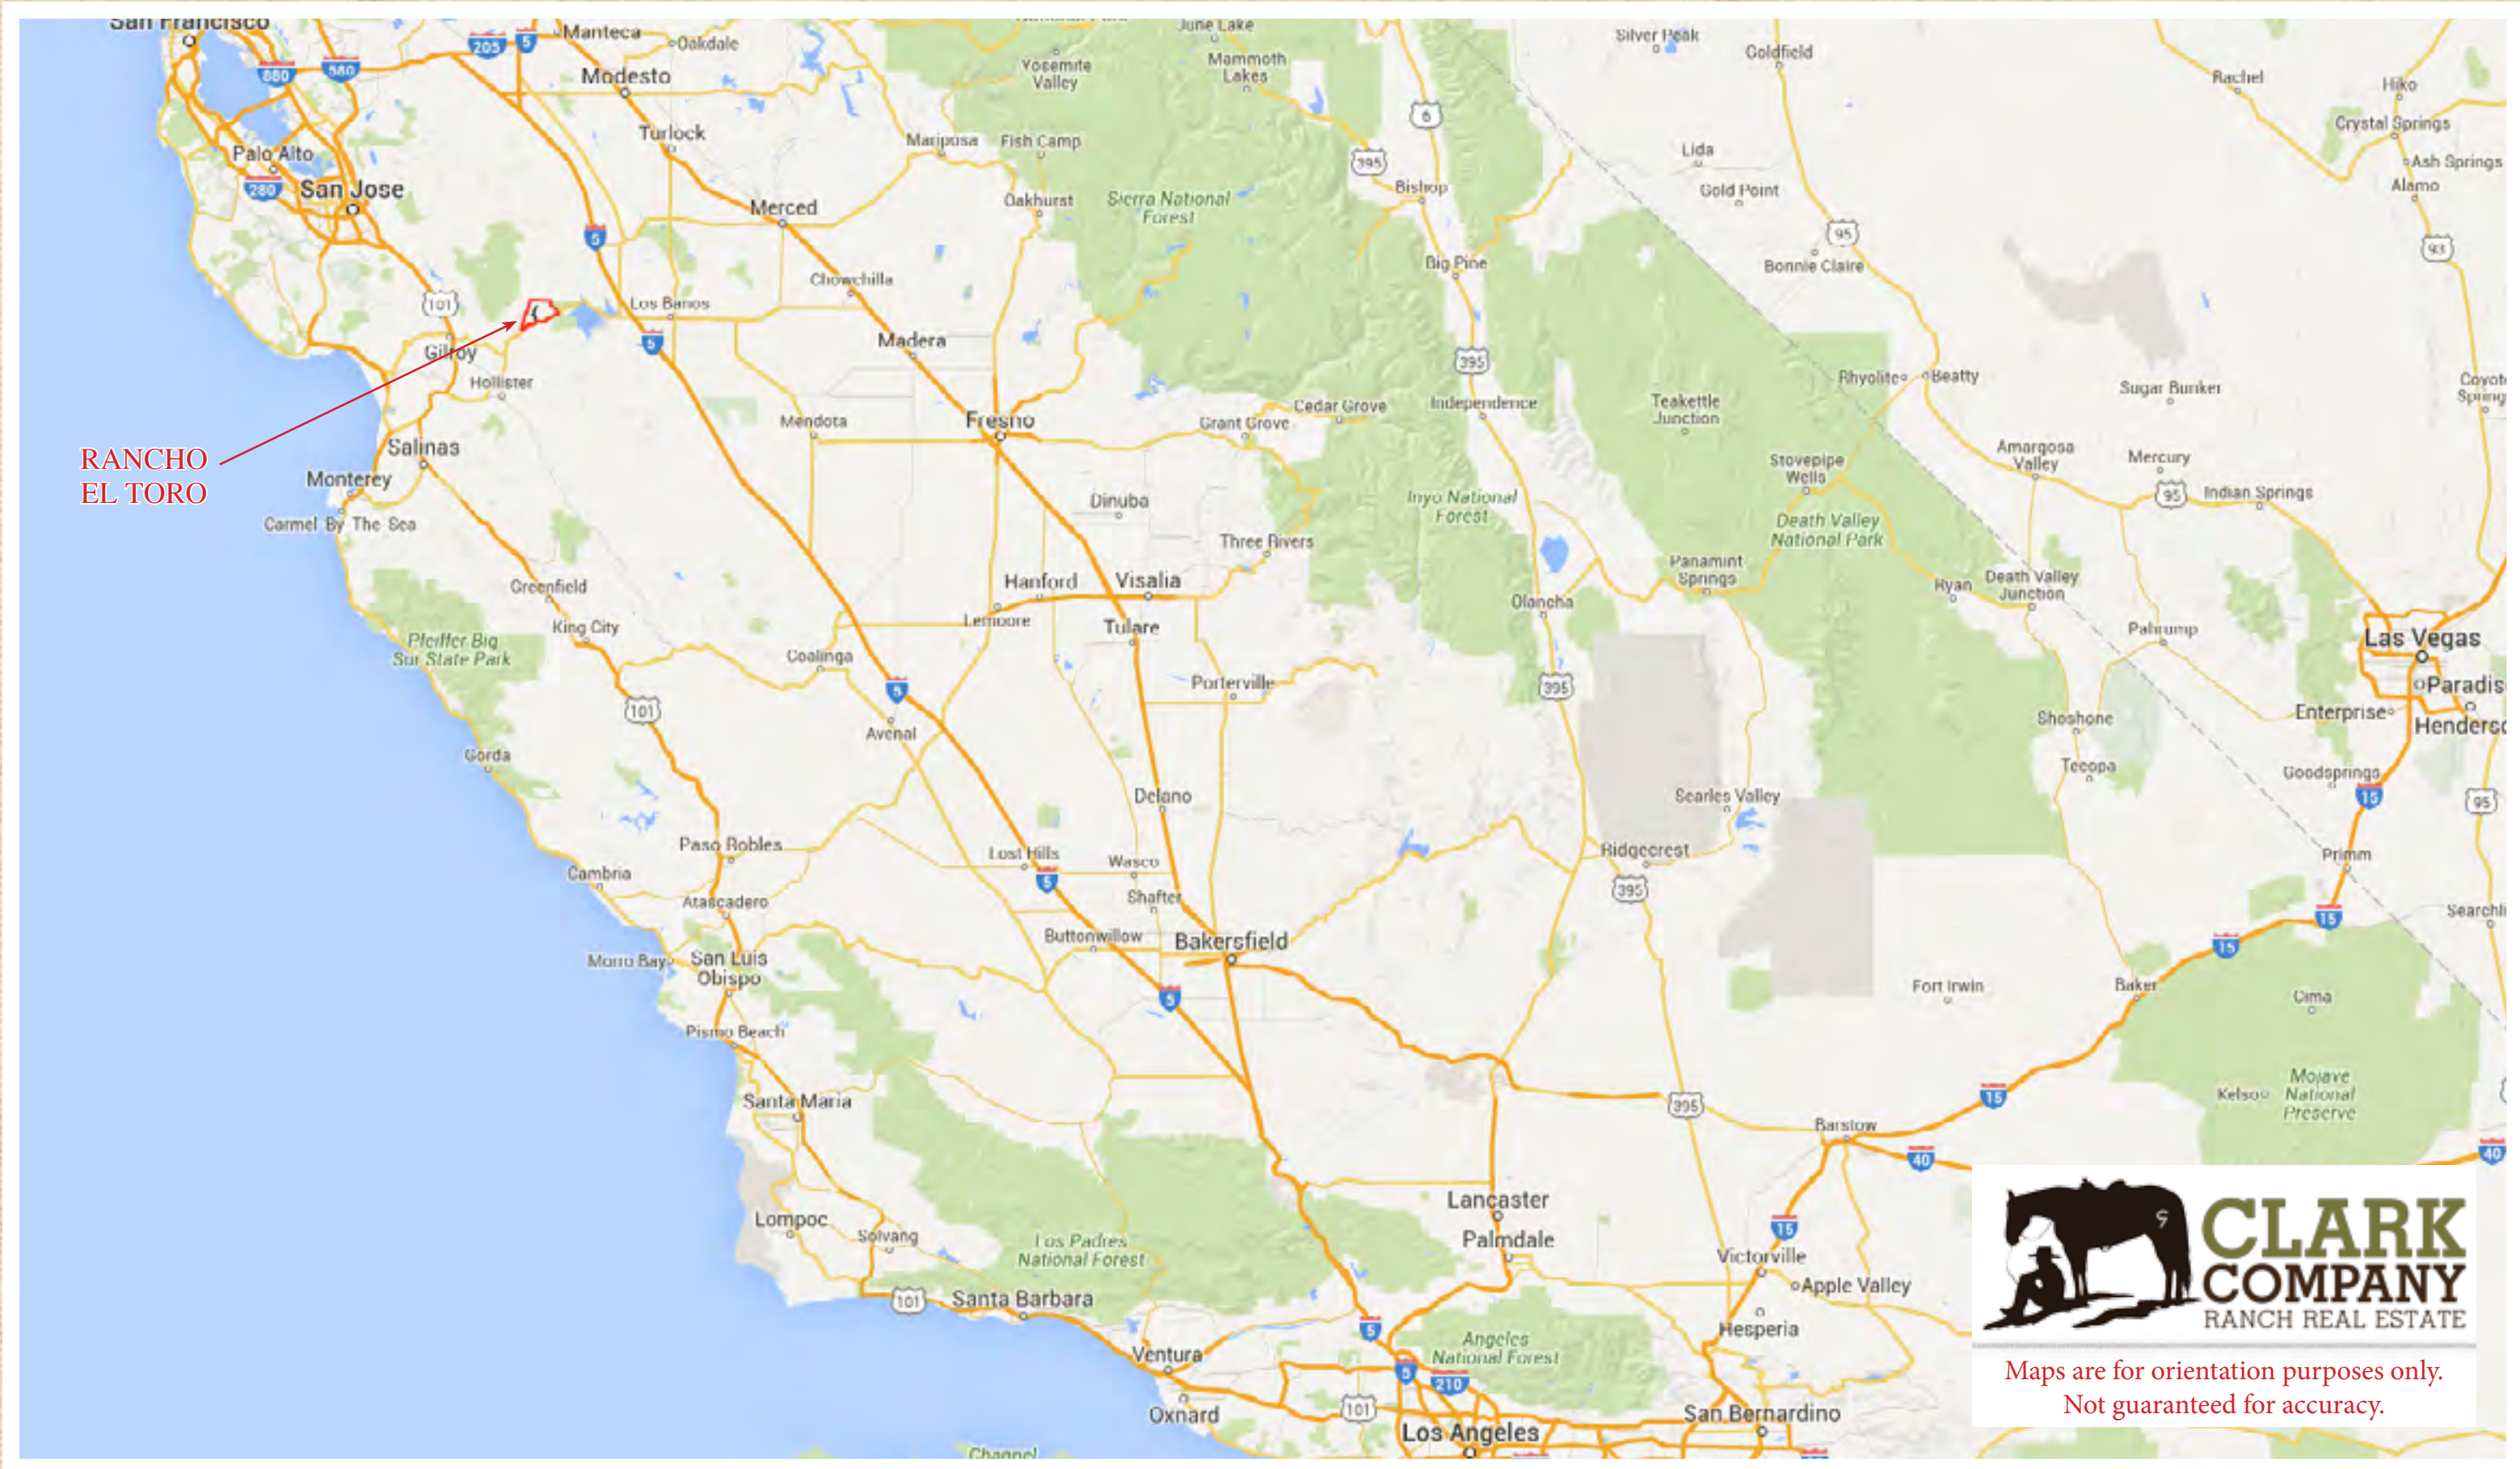

**- Rancho-
EL TORO**

17610 Pacheco Pass Highway | Gilroy, California 95020

Maps are for orientation purposes only.
Not guaranteed for accuracy.

**- Rancho-
EL TORO**

17610 Pacheco Pass Highway | Gilroy, California 95020

**- Rancho-
EL TORO**

17610 Pacheco Pass Highway | Gilroy, California 95020

**RANCHO
EL TORO**

Maps are for orientation purposes only.
Not guaranteed for accuracy.

THE ENCLOSED INFORMATION HAS BEEN OBTAINED FROM SOURCES THAT WE DEEM RELIABLE; HOWEVER, IT IS NOT GUARANTEED BY CLARK COMPANY AND IS PRESENTED SUBJECT TO CORRECTIONS, ERRORS, PRIOR SALE, CHANGES OR WITHDRAWAL FROM THE MARKET WITHOUT NOTICE.

**- Rancho-
EL TORO**

17610 Pacheco Pass Highway | Gilroy, California 95020

Maps are for orientation purposes only.
Not guaranteed for accuracy.

THE ENCLOSED INFORMATION HAS BEEN OBTAINED FROM SOURCES THAT WE DEEM RELIABLE; HOWEVER, IT IS NOT GUARANTEED BY CLARK COMPANY AND IS PRESENTED SUBJECT TO CORRECTIONS, ERRORS, PRIOR SALE, CHANGES OR WITHDRAWAL FROM THE MARKET WITHOUT NOTICE.