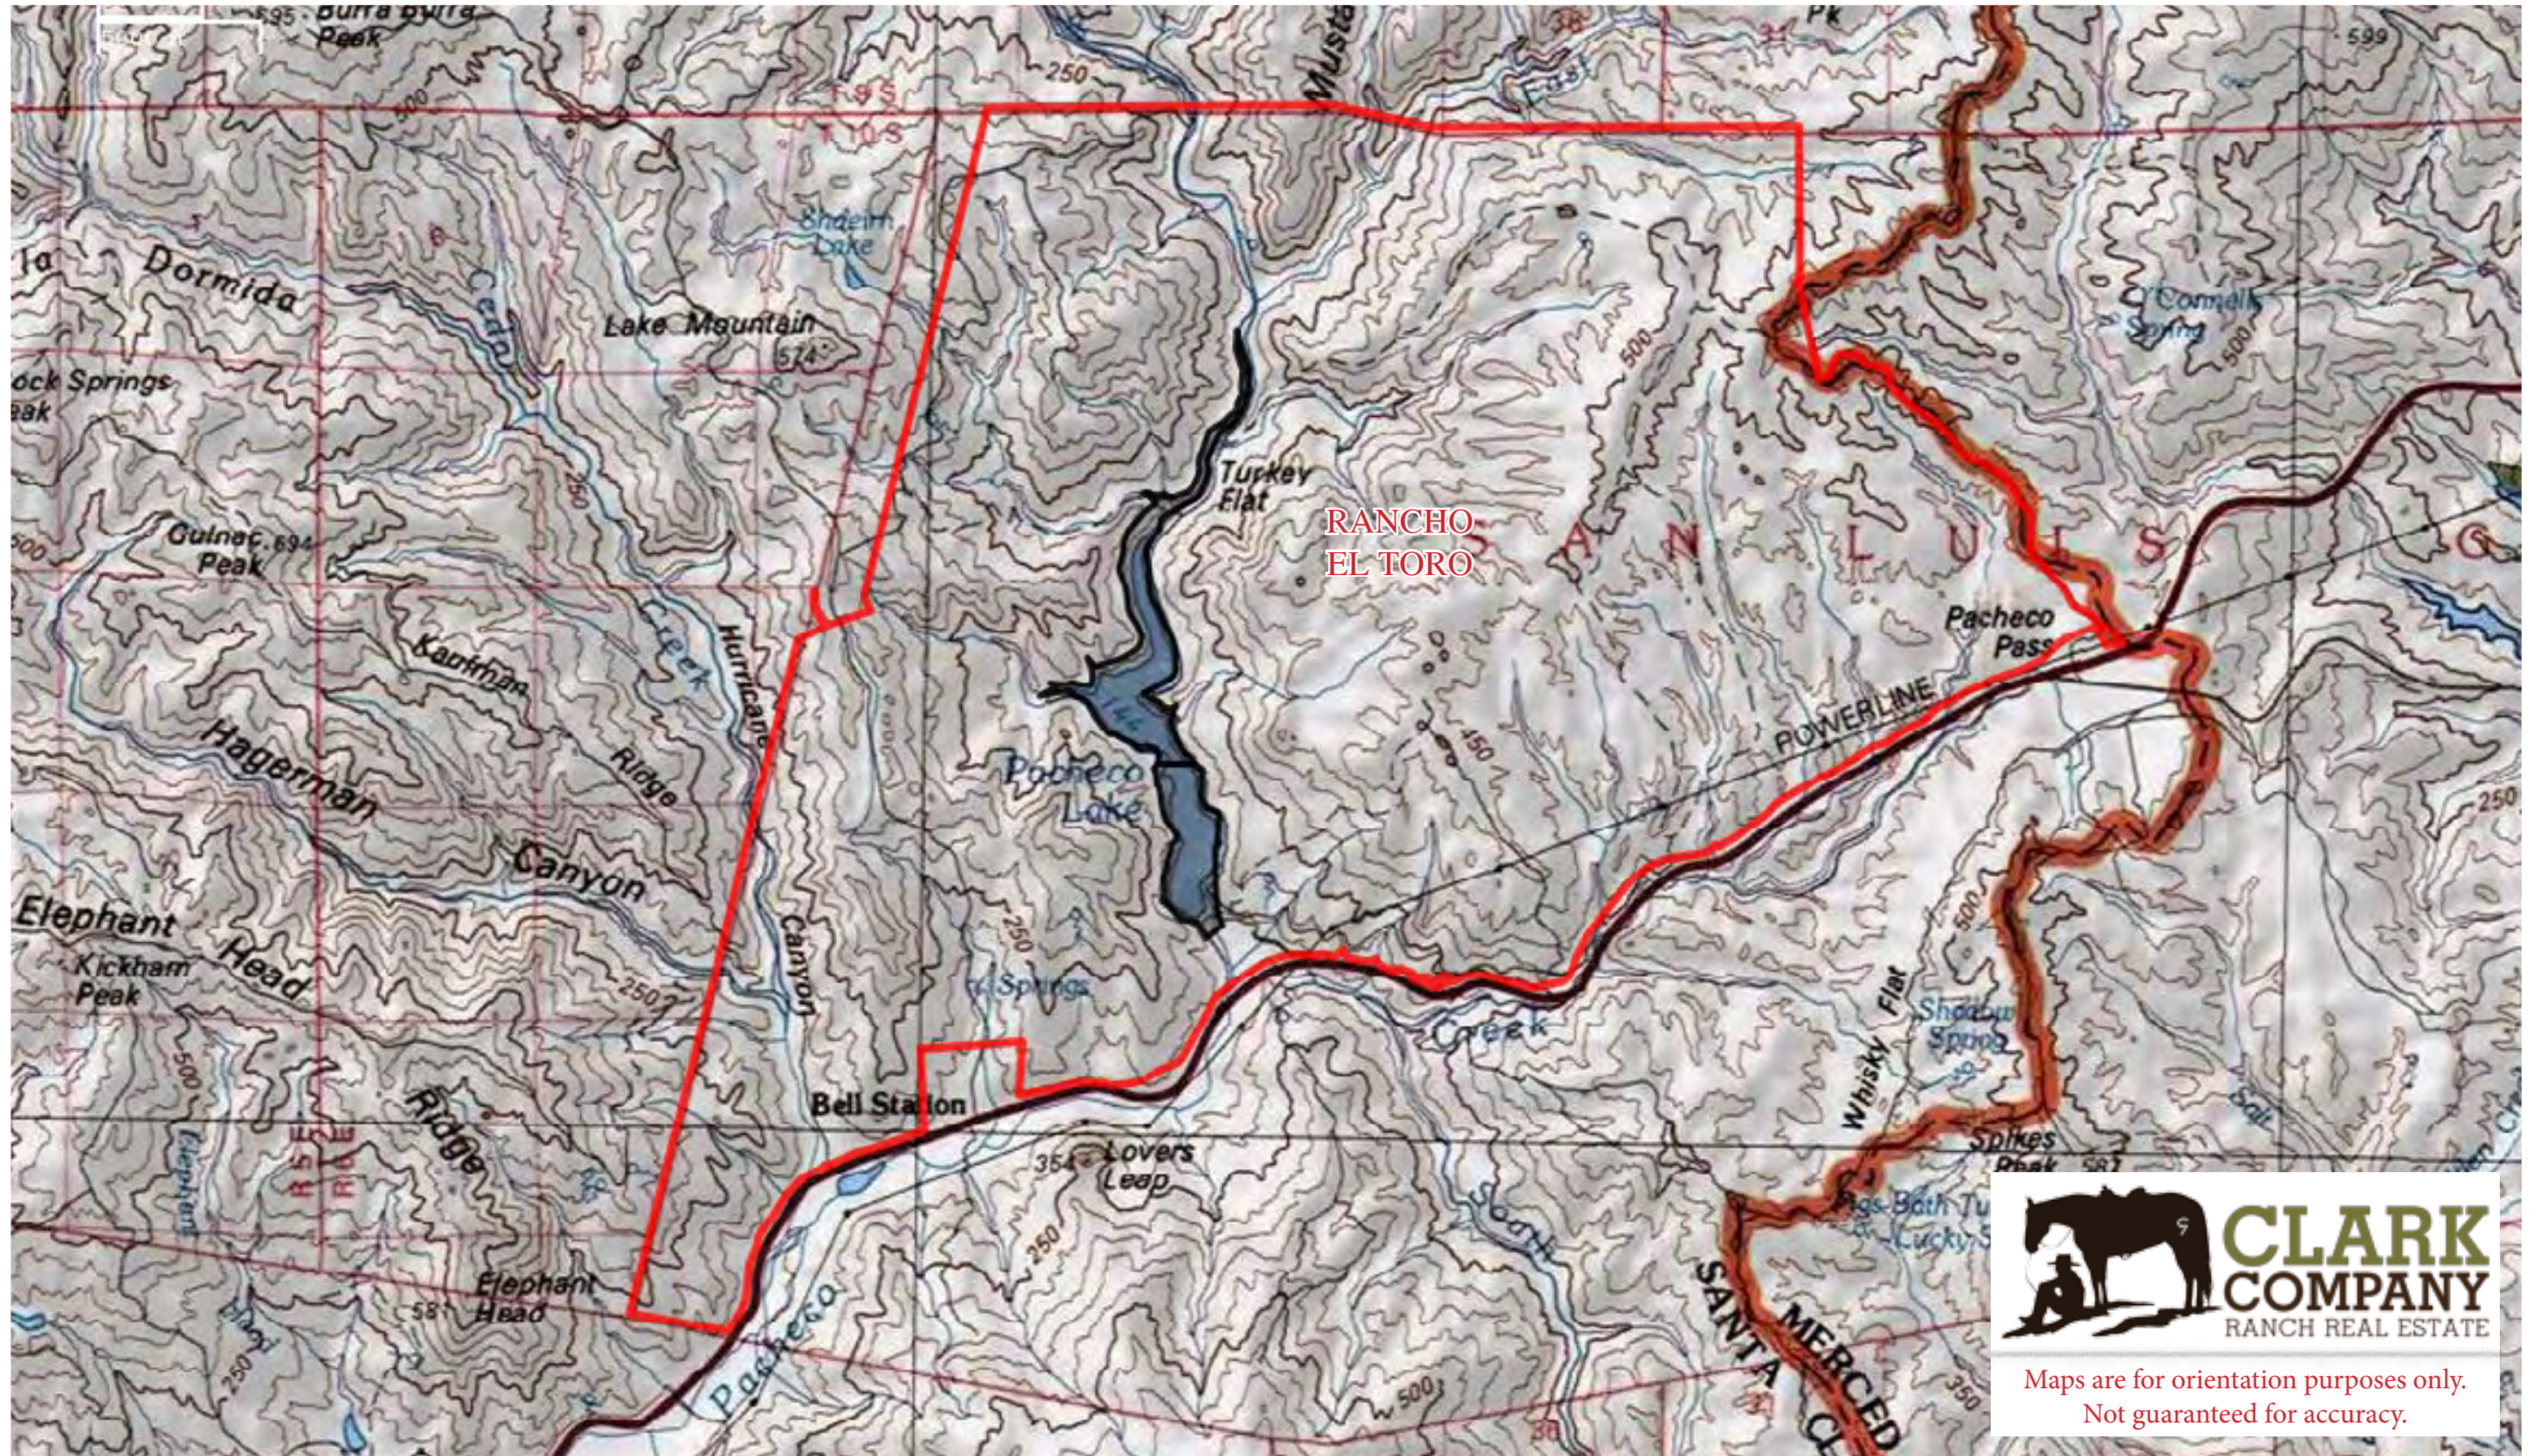

**- Rancho-
EL TORO**

17610 Pacheco Pass Highway | Gilroy, California 95020

Maps are for orientation purposes only.
Not guaranteed for accuracy.

**- Rancho-
EL TORO**

17610 Pacheco Pass Highway | Gilroy, California 95020

**- Rancho-
EL TORO**

17610 Pacheco Pass Highway | Gilroy, California 95020

**RANCHO
EL TORO**

Maps are for orientation purposes only.
Not guaranteed for accuracy.

THE ENCLOSED INFORMATION HAS BEEN OBTAINED FROM SOURCES THAT WE DEEM RELIABLE; HOWEVER, IT IS NOT GUARANTEED BY CLARK COMPANY AND IS PRESENTED SUBJECT TO CORRECTIONS, ERRORS, PRIOR SALE, CHANGES OR WITHDRAWAL FROM THE MARKET WITHOUT NOTICE.

**- Rancho-
EL TORO**

17610 Pacheco Pass Highway | Gilroy, California 95020

Maps are for orientation purposes only.
Not guaranteed for accuracy.

THE ENCLOSED INFORMATION HAS BEEN OBTAINED FROM SOURCES THAT WE DEEM RELIABLE; HOWEVER, IT IS NOT GUARANTEED BY CLARK COMPANY AND IS PRESENTED SUBJECT TO CORRECTIONS, ERRORS, PRIOR SALE, CHANGES OR WITHDRAWAL FROM THE MARKET WITHOUT NOTICE.