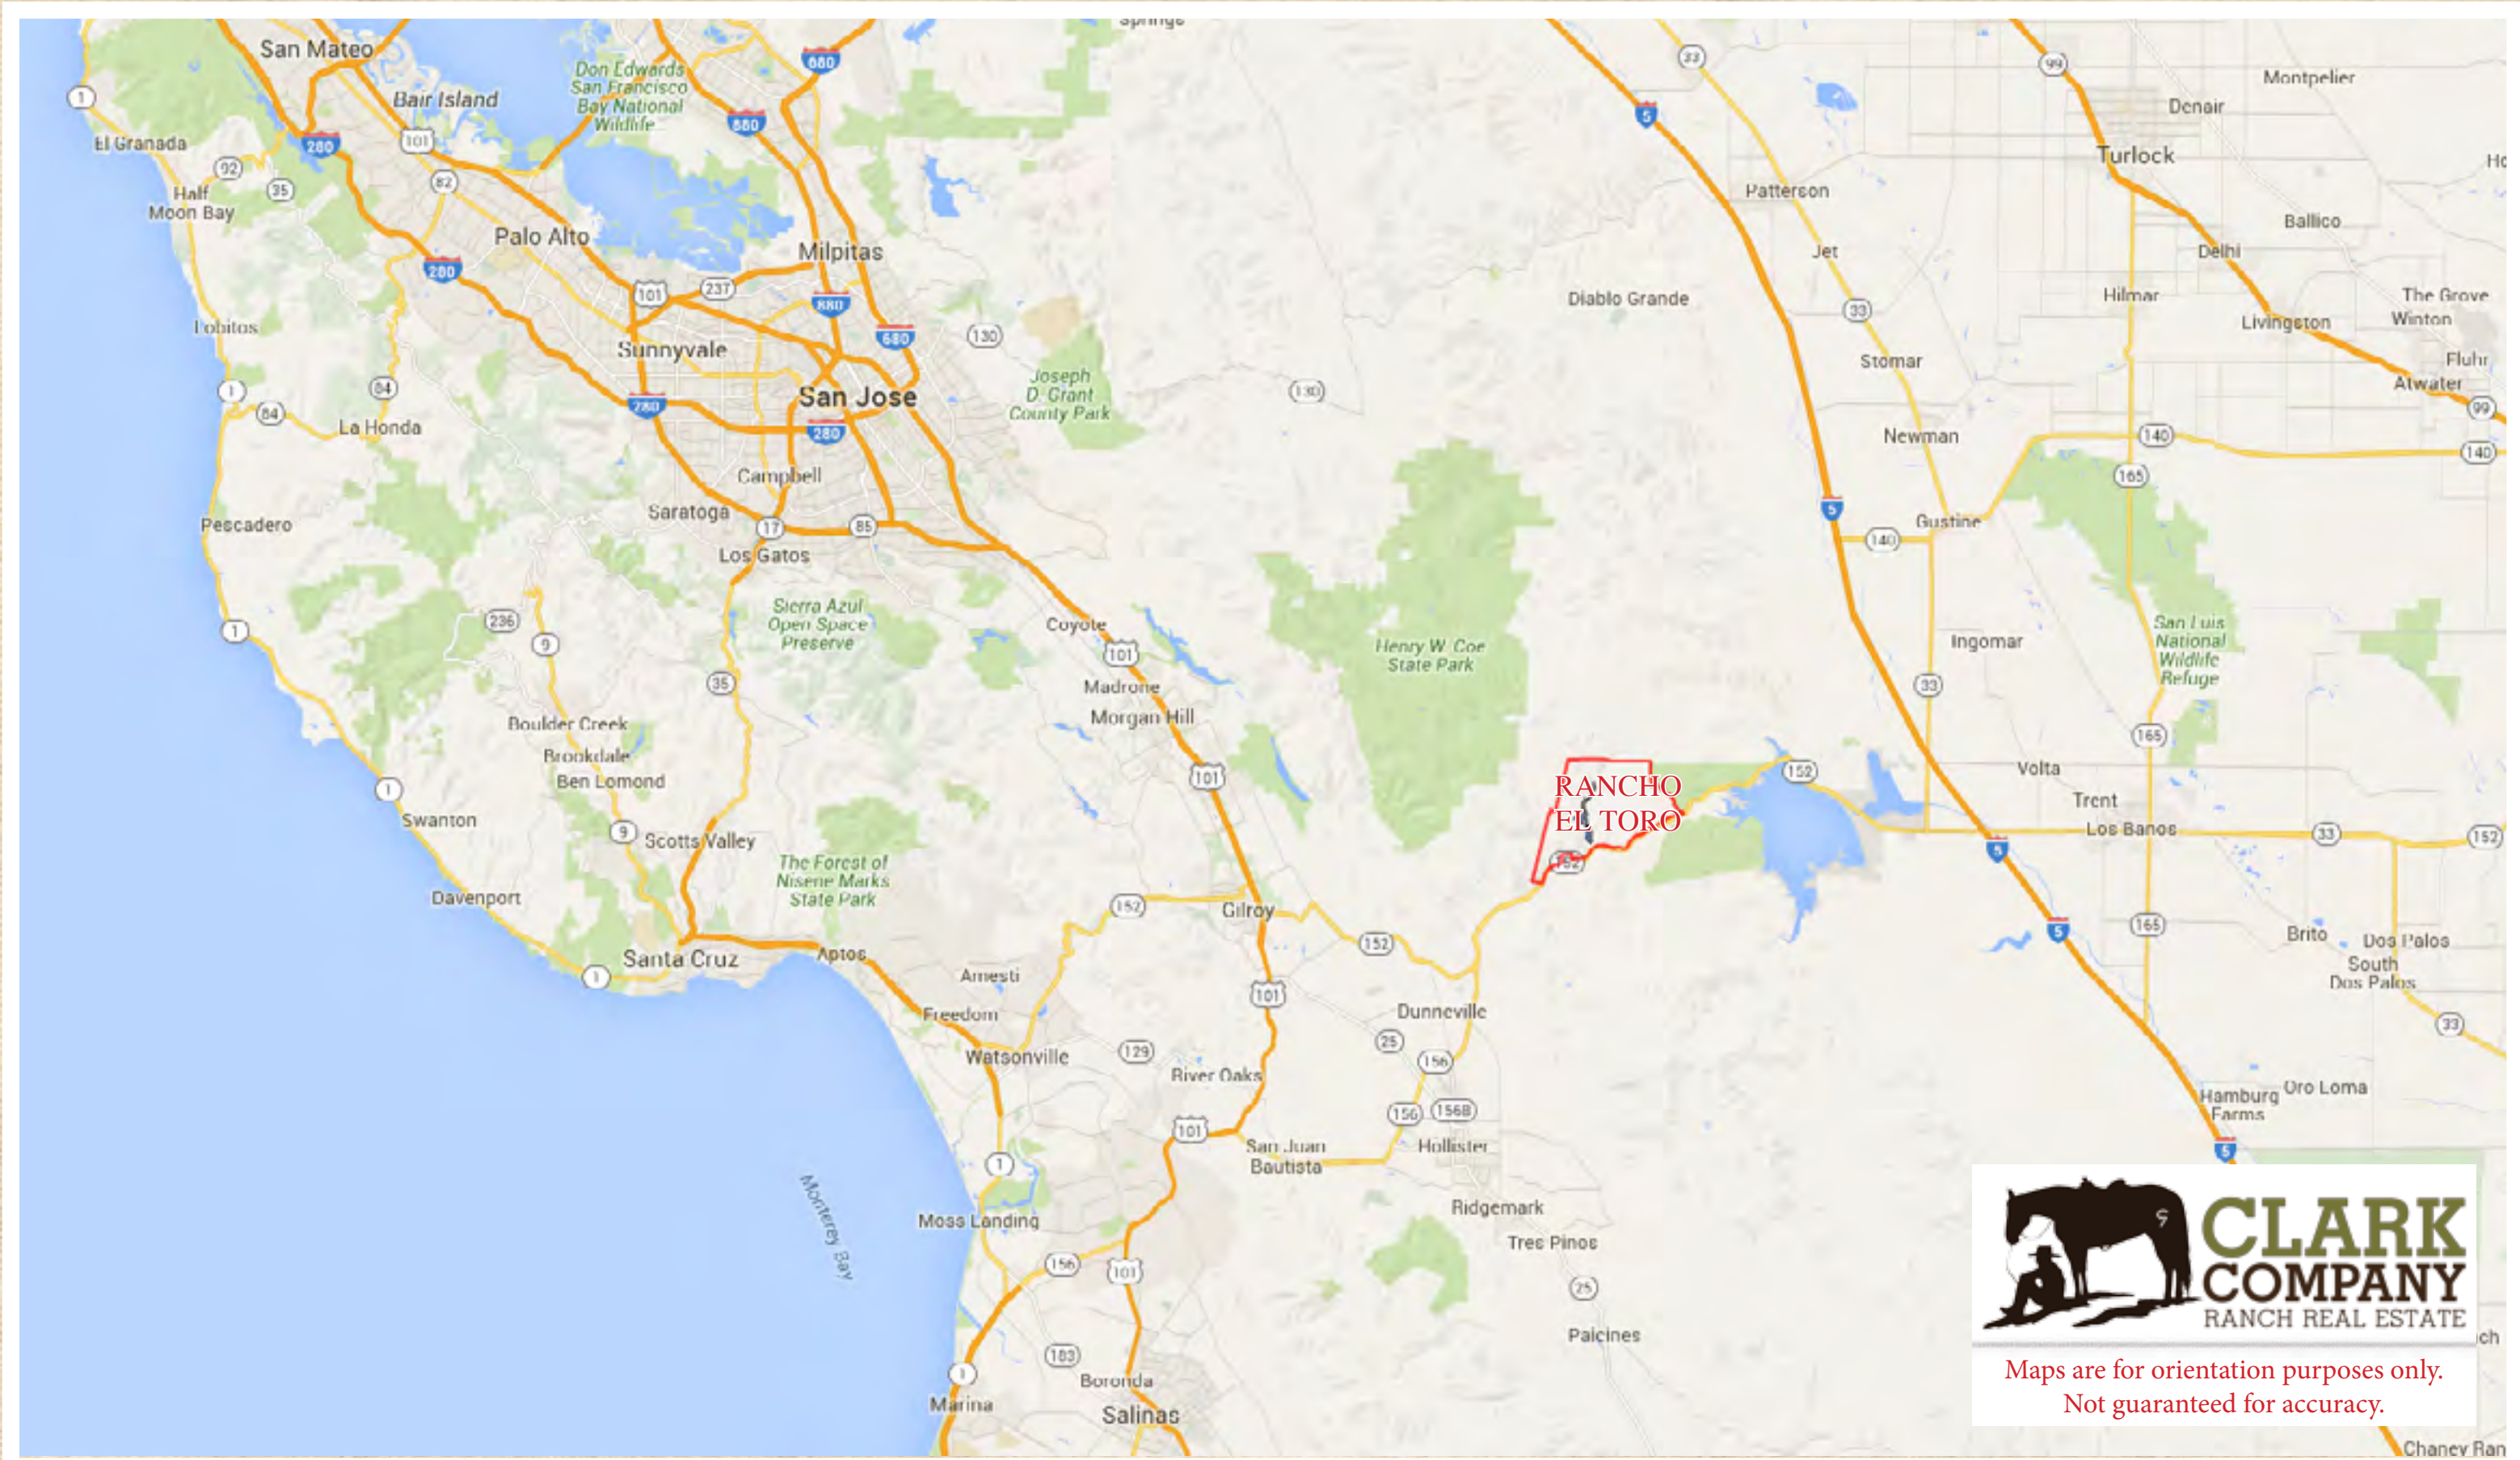

**- Rancho-
EL TORO**

17610 Pacheco Pass Highway | Gilroy, California 95020

Maps are for orientation purposes only.
Not guaranteed for accuracy.

**- Rancho-
EL TORO**

17610 Pacheco Pass Highway | Gilroy, California 95020

**- Rancho-
EL TORO**

17610 Pacheco Pass Highway | Gilroy, California 95020

**RANCHO
EL TORO**

Maps are for orientation purposes only.
Not guaranteed for accuracy.

THE ENCLOSED INFORMATION HAS BEEN OBTAINED FROM SOURCES THAT WE DEEM RELIABLE; HOWEVER, IT IS NOT GUARANTEED BY CLARK COMPANY AND IS PRESENTED SUBJECT TO CORRECTIONS, ERRORS, PRIOR SALE, CHANGES OR WITHDRAWAL FROM THE MARKET WITHOUT NOTICE.

**- Rancho-
EL TORO**

17610 Pacheco Pass Highway | Gilroy, California 95020

Maps are for orientation purposes only.
Not guaranteed for accuracy.

THE ENCLOSED INFORMATION HAS BEEN OBTAINED FROM SOURCES THAT WE DEEM RELIABLE; HOWEVER, IT IS NOT GUARANTEED BY CLARK COMPANY AND IS PRESENTED SUBJECT TO CORRECTIONS, ERRORS, PRIOR SALE, CHANGES OR WITHDRAWAL FROM THE MARKET WITHOUT NOTICE.